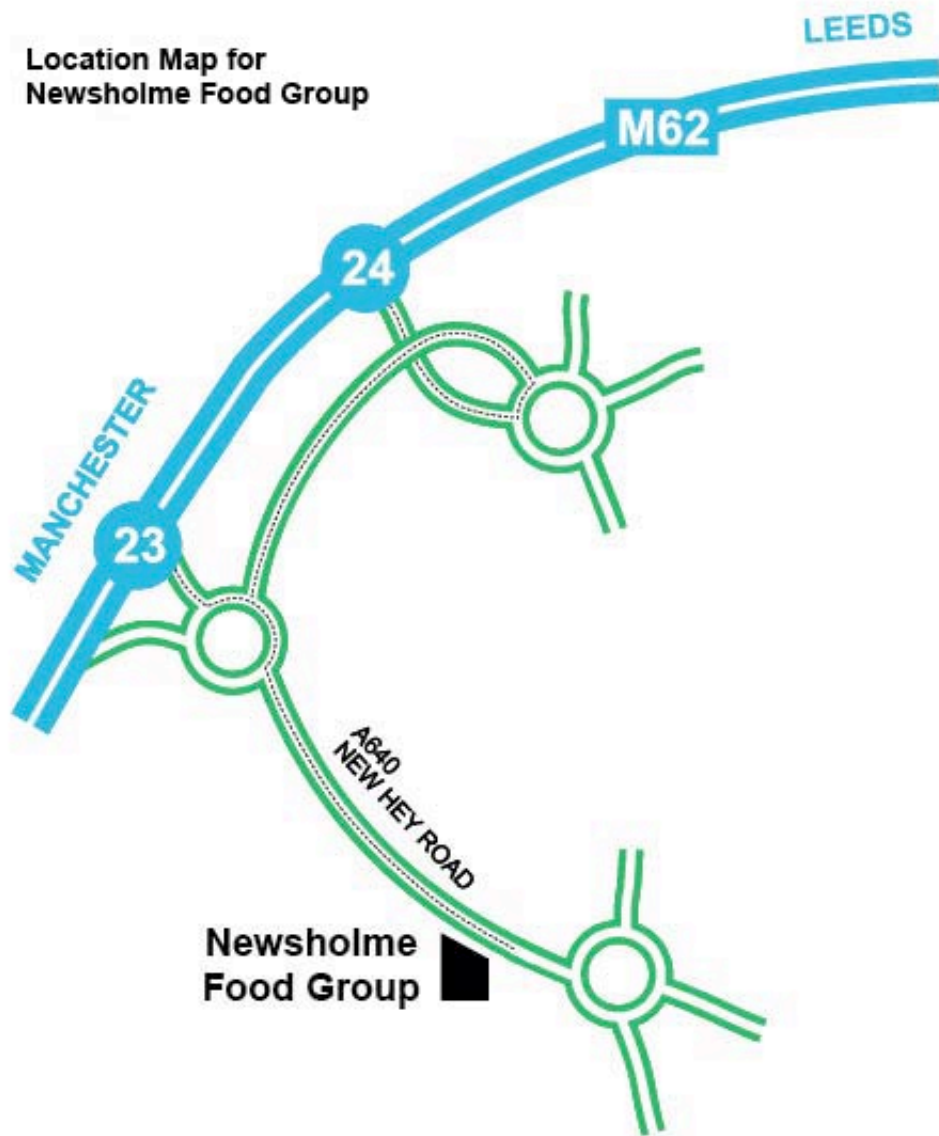

## Location Map for Newsholme Food Group

New Hey Road Oakes Huddersfield HD3 4BZ Tel: 01484 642 126

### Driving Directions

#### From the East

- Leave the M62 at junction 24 for Huddersfield. As there is no westbound exit at junction 23.
- Take the first exit off the roundabout signposted for Rochdale A643.
- At the next roundabout, take the first exit to Huddersfield on the A640.
- Travel down the A640 for approximately 1.6 miles, and Newsholme Food Group is on the right before a roundabout.

#### From the West

- Leave the M62 at Junction 23 for Huddersfield West.
- At the roundabout take 2nd exit (A640 New Hey Road) Signposted for Huddersfield.
- Travel down the A640 for approximately 1.6 miles, and Newsholme Food Group is on the right before a roundabout.